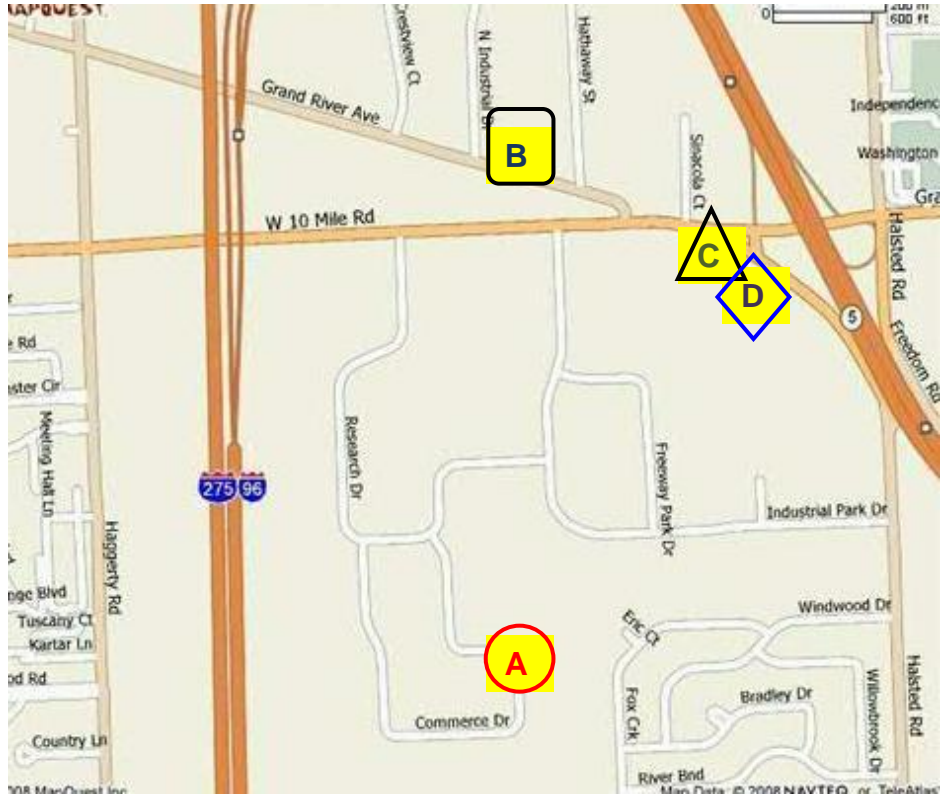

Approaching from the South:

- I-275 North to Grand River Ave. (M5) East
- Exit at Grand River Ave. / 10 Mile Rd. - turn right (West)
- 10 Mile Rd. to Research Dr. - turn left
- Research Dr. to Commerce Dr. – turn right
- Follow Commerce Dr. to MTS

Approaching from the North / East:

- I-696 West to I-275 South
- I-275 South to Grand River Ave. (M5) East
- Exit at Grand River Ave. / 10 Mile Rd. - turn right (West)
- 10 Mile Rd. to Research Dr. - turn left
- Research Dr. to Commerce Dr. – turn right
- Follow Commerce Dr. to MTS

Approaching from the North / West:

- I-96 East to Grand River Ave. (M5) East
- Exit at Grand River Ave. / 10 Mile Rd. - turn right (West)
- 10 Mile Rd. to Research Dr. - turn left
- Research Dr. to Commerce Dr. – turn right
- Follow Commerce Dr. to MTS

From Metro Airport

- I-94 West to I-275 North
- I-275 North to Grand River Ave. (M5) East
- Exit at Grand River Ave. / 10 Mile Rd. - turn right (West)
- 10 Mile Rd. to Research Dr. - turn left
- Research Dr. to Commerce Dr. – turn right
- Follow Commerce Dr. to MTS